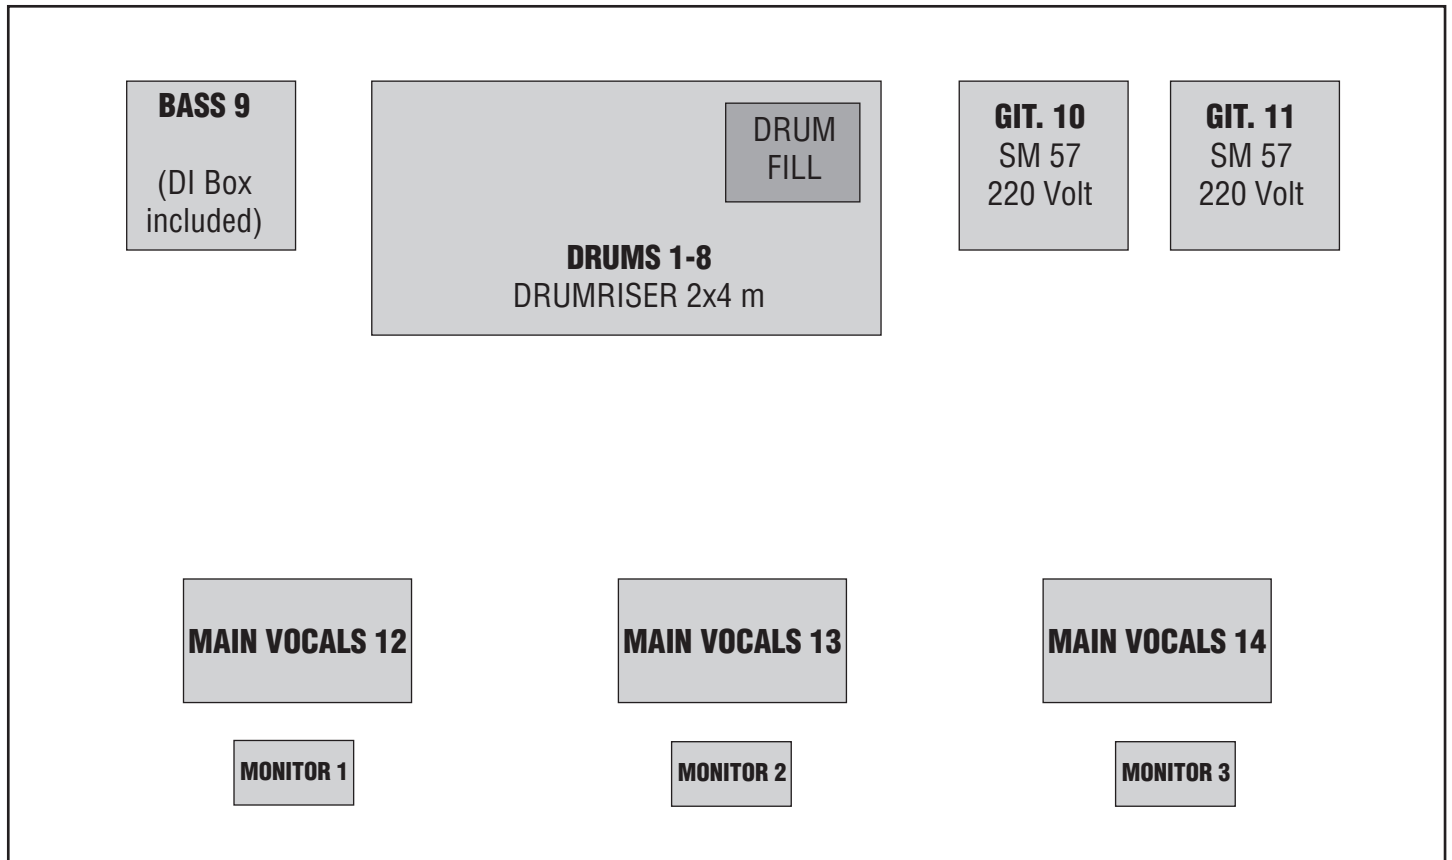

# Bühnenanweisung Stainless Quo 2017

## Kanalbelegung Mischpult:

1.	Bassdrum	EV PL-20
2.	Snare	SM 57
3.	Hi-Hat	AKG 401 / CK 1 Cond.
4.	High Tom	SM 57
5.	High Tom	SM 57
6.	Low Tom	SM 57
7.	Low Tom	SM 57
8.	Overhead	AKG CK 1 Cond.
9.	Bass	( DI-Box included )
10.	Guitar	SM 57
11.	Guitar	SM 57
12.	Main Vocals	SM 58
13.	Main Vocals	SM 58
14.	Main Vocals	SM 58